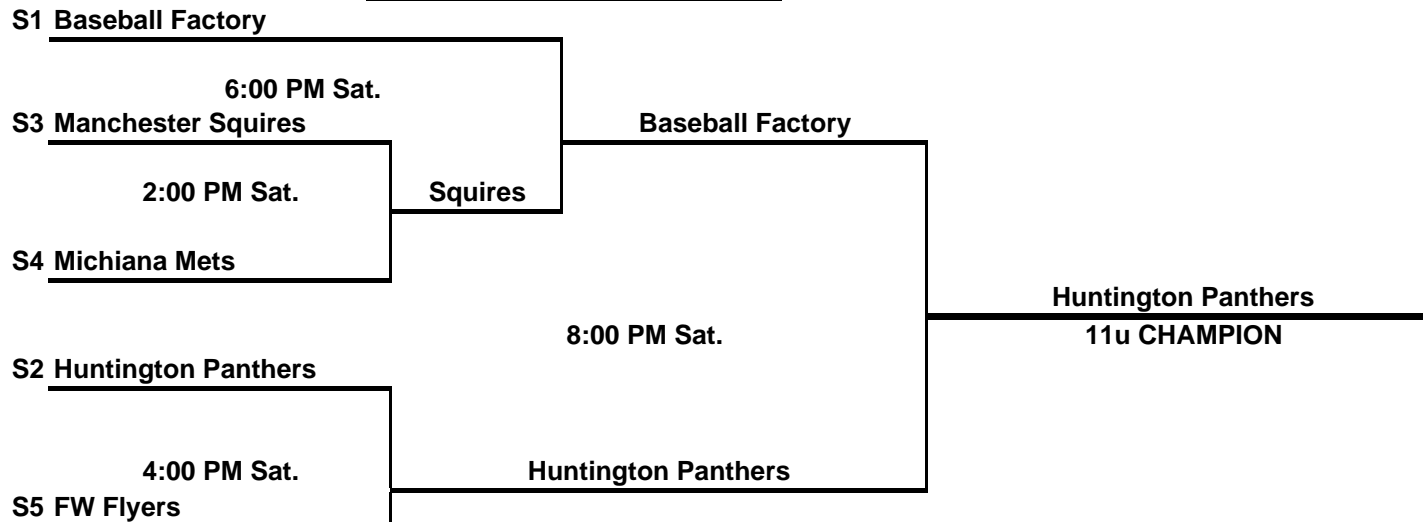

OnTurf Sports

11u
ALL GAMES
FIELD #3

1. Baseball Factory
2. Huntington Panthers
3. Manchester Squires
4. FW Flyers
5. Michiana Mets

Wins	Losses	RUNS ALLOWED	RUNS SCORED
2	0		
2	0		
1	1		
0	2		
0	2		

FRI

- 6:00 PM Huntington Panthers vs FW Flyers
8:00 PM Baseball Factory vs Manchester Squires

SAT

- 8:00 AM Huntington Panthers vs Michiana Mets
10:00 AM Baseball Factory vs FW Flyers
12:00 PM Manchester Squires vs Michiana Mets

SINGLE ELIMINATION BRACKET

OnTurf Sports

14u

SINGLE ELIMINATION BRACKET